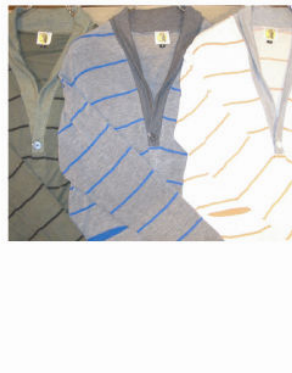

No. FEV0116

BORDER SHAWL TEE CARDIGAN

FAREASTVILLAGE

COLOR SIZE	# 0 1 O/WHITE	# 1 4 M/GREY	# 7 7 OLIVE		PRICE: 5,900YEN
01 SMALL					QUALITY:
02 MEDIUM					COTTON 60% POLYESTER 35%
03 LARGE					POLYURETHANE 5%